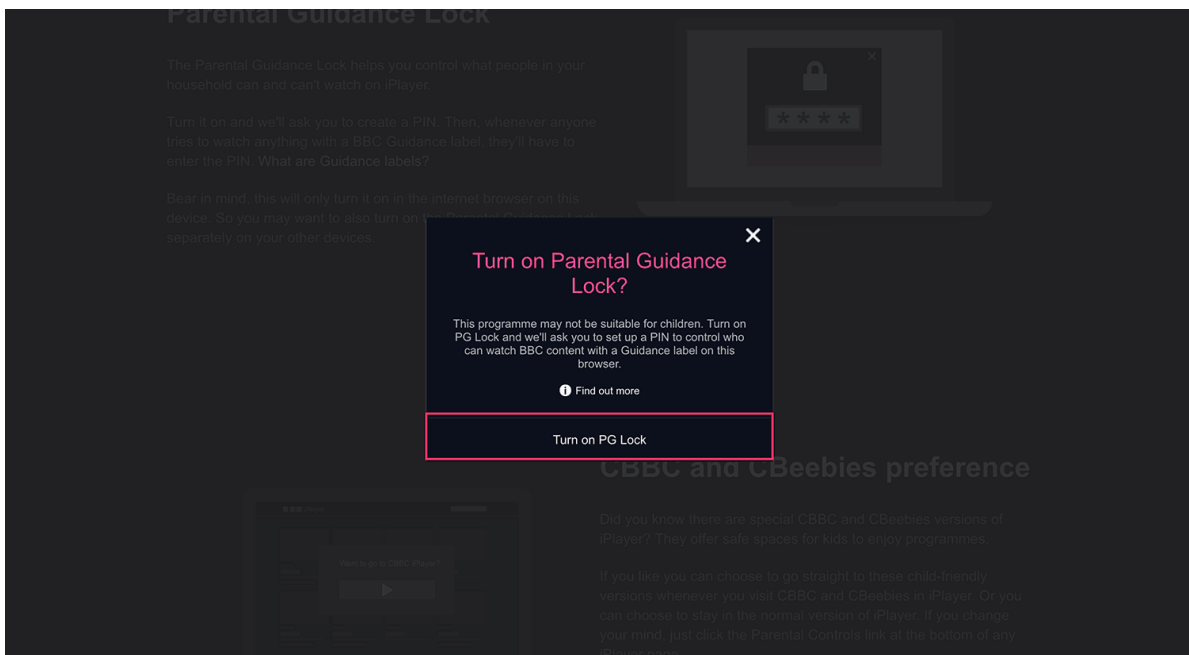

BBC iPlayer

Step by step guide

3

Click the 'Turn On' button.