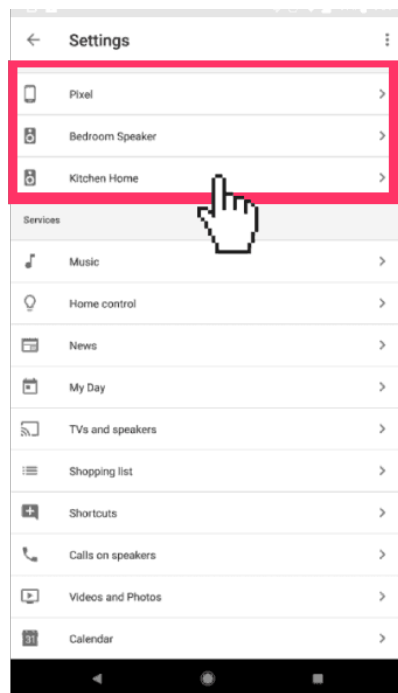

Restricting explicit YouTube videos Open the Google Home app.

Google Home

Step by step guide

2

Open the menu, click devices.

Google Home

Step by step guide

3

Select the Google Home device from the list available.

Google Home

Step by step guide

4

Under YouTube restricted mode, slide the slider to the right to block restricted content.

Google Home

Step by step guide