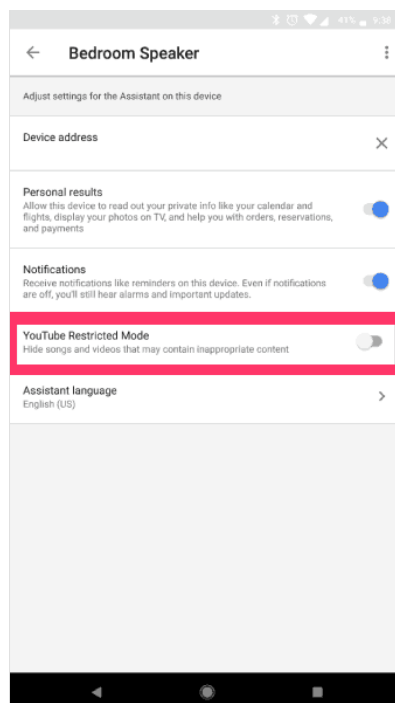

What specific content can I restrict?

Media Streaming

Inappropriate content

What do I need?

A Google Account (email address and password)

Google Home

Step by step guide

1

Restricting explicit YouTube videos Open the Google Home app.

Google Home

Step by step guide

2

Open the menu, click devices.

Google Home

Step by step guide

3

Select the Google Home device from the list available.

Google Home

Step by step guide

4

Under YouTube restricted mode, slide the slider to the right to block restricted content.

Google Home

Step by step guide

5

Restricting explicit songs on Google Play Music Open the Google Play Music from app.

Google Home

Step by step guide

6

In the top left corner, click settings.

Google Home

Step by step guide