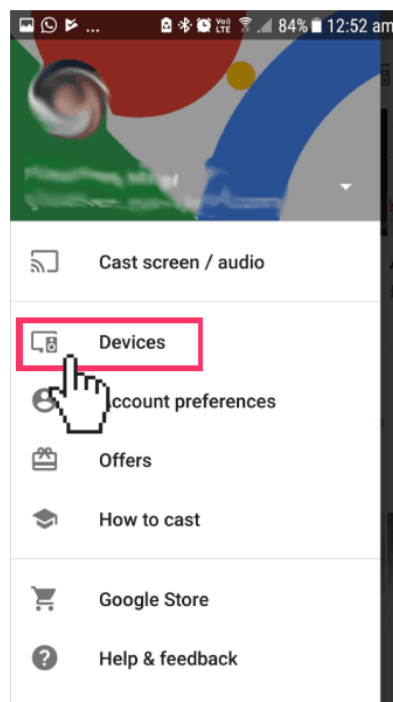

Restricting explicit YouTube videos Open the Google Home app.

Google Home

Step by step guide

2

Open the menu, click devices.

Google Home

Step by step guide

3

Select the Google Home device from the list available.

Google Home

Step by step guide

4

Under YouTube restricted mode, slide the slider to the right to block restricted content.

Google Home

Step by step guide